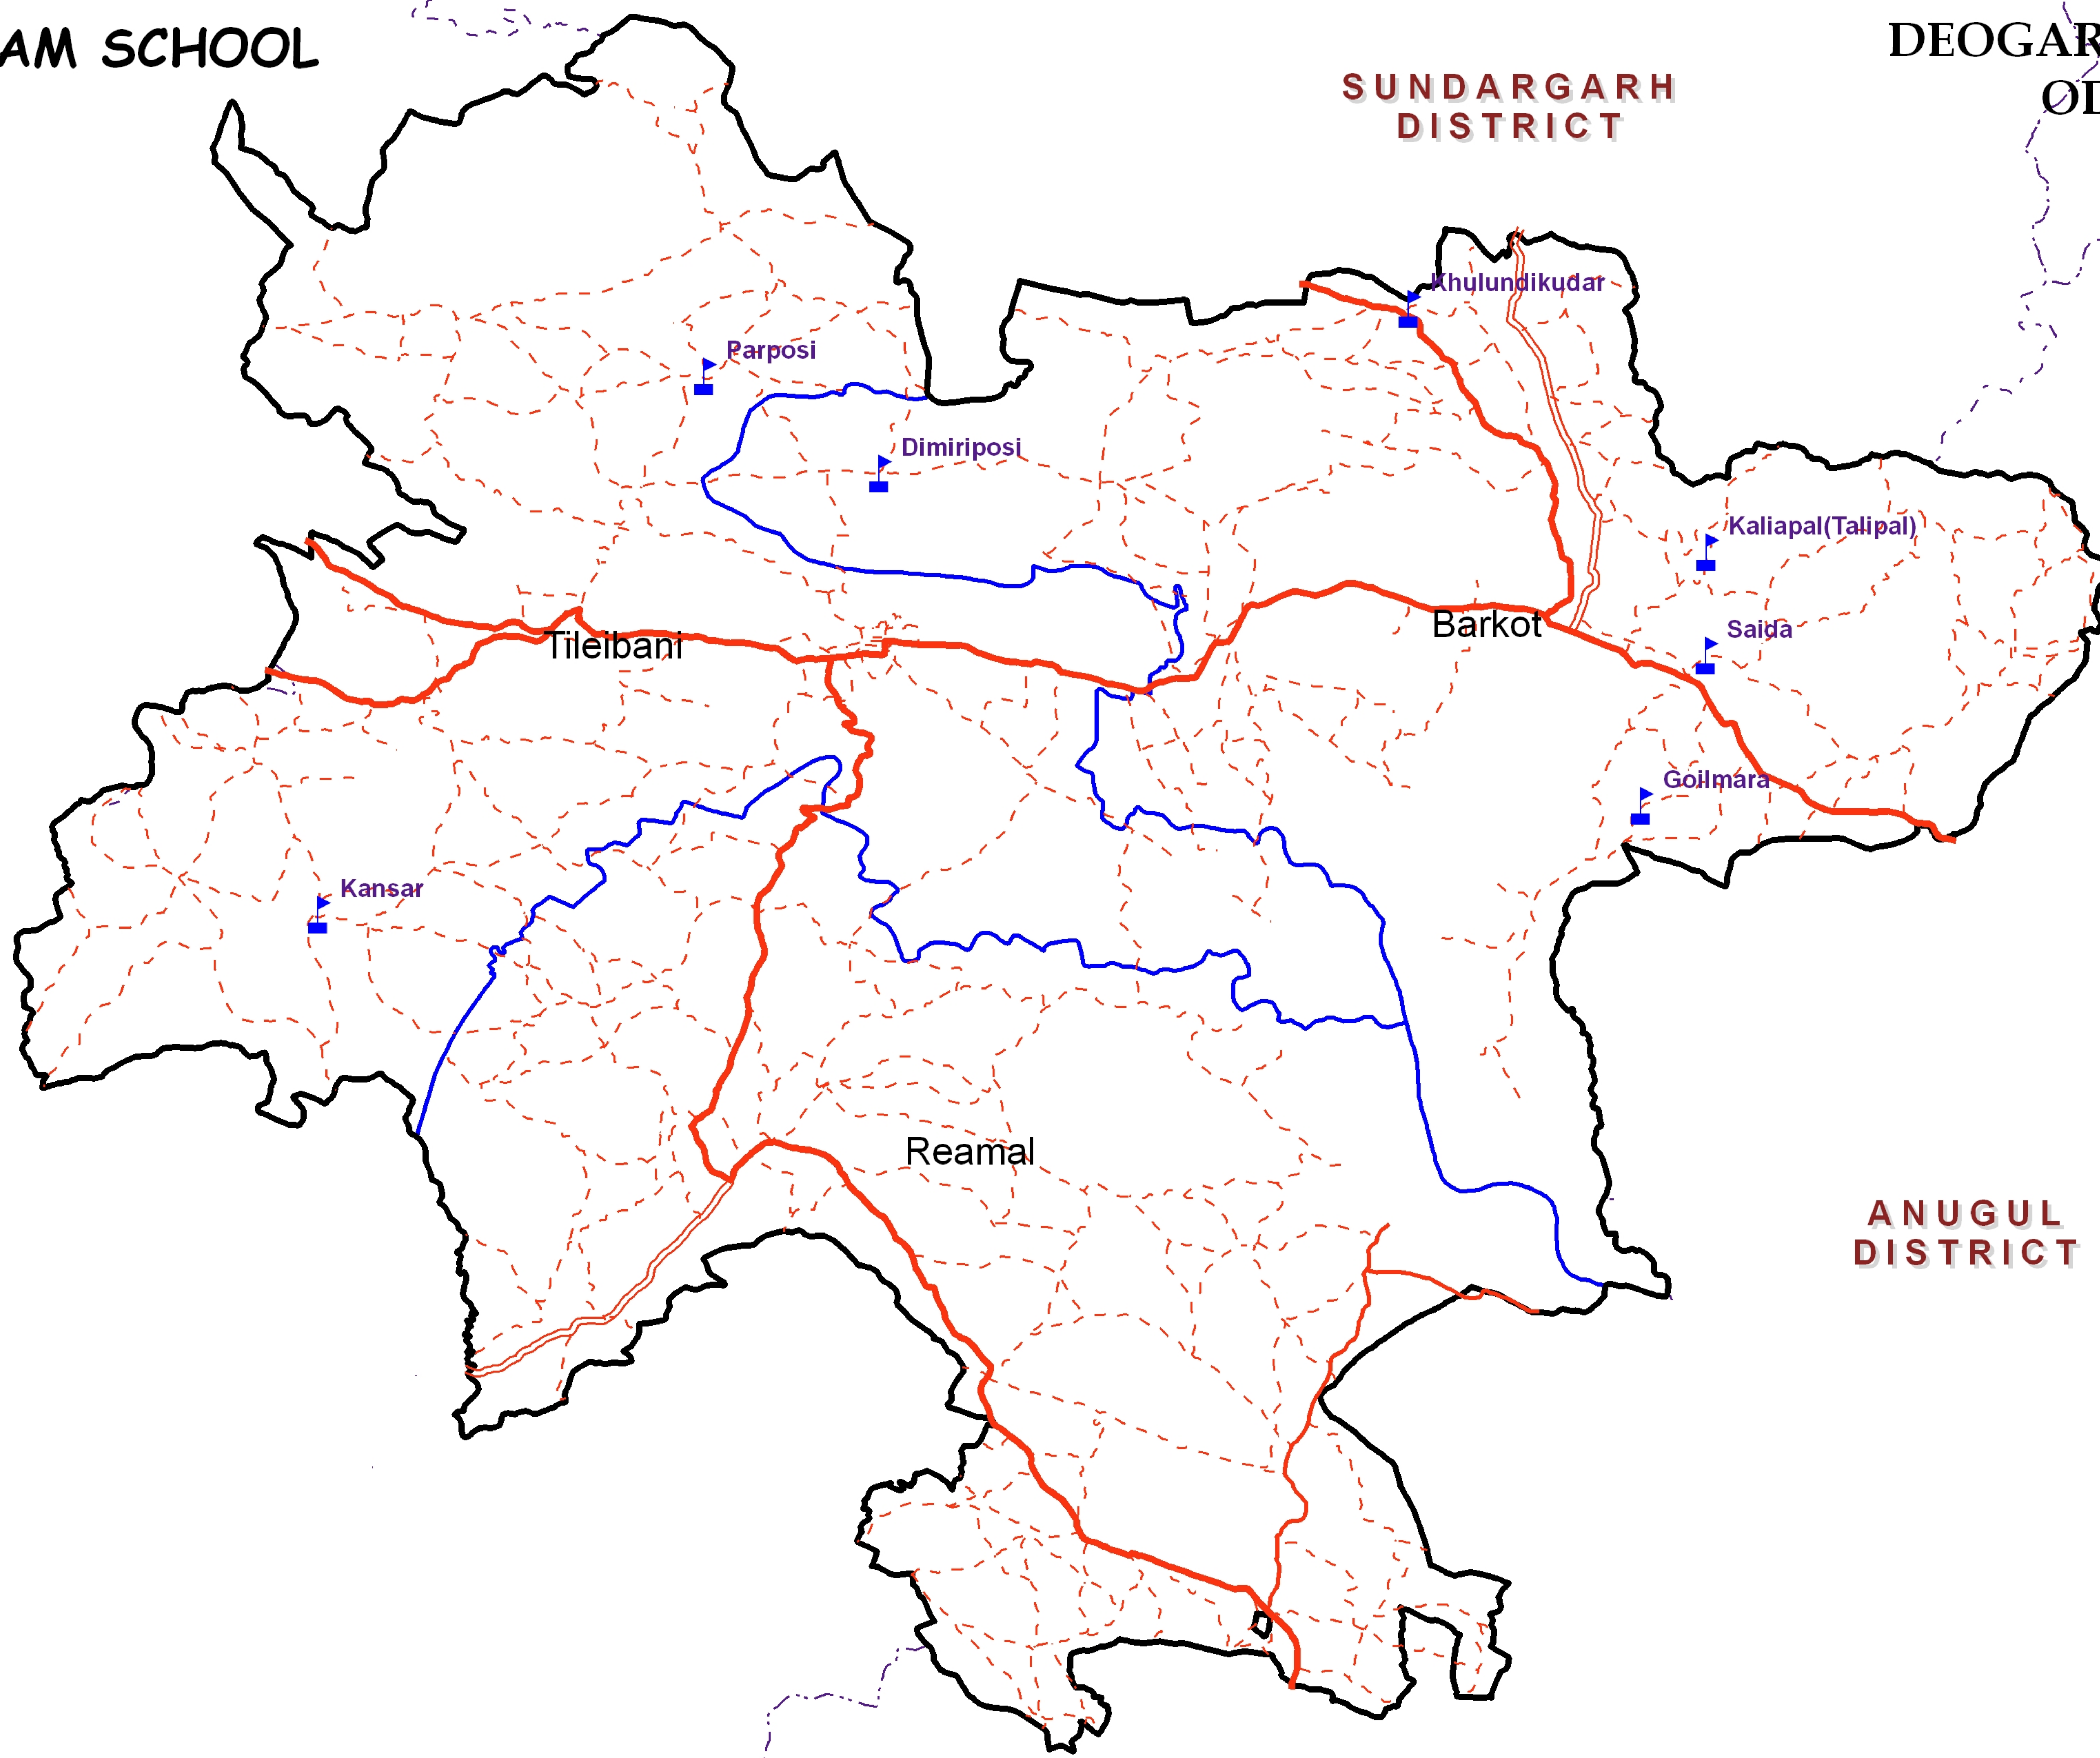

SEVASHRAM SCHOOL

DEOGARH DISTRICT  
ODISHA

SUNDARGARH DISTRICT

KEONJHAR DISTRICT

SAMBALPUR DISTRICT

ANUGUL DISTRICT

INDIA

ODISHA

LEGEND

Map Composed By:  
GIS Division,  
NIC, Bhubaneswar

-  Sevashram School
-  District Boundary
-  Block Boundary

-  National Highway
-  State Highway
-  Major District Road
-  Other Road

SCALE: